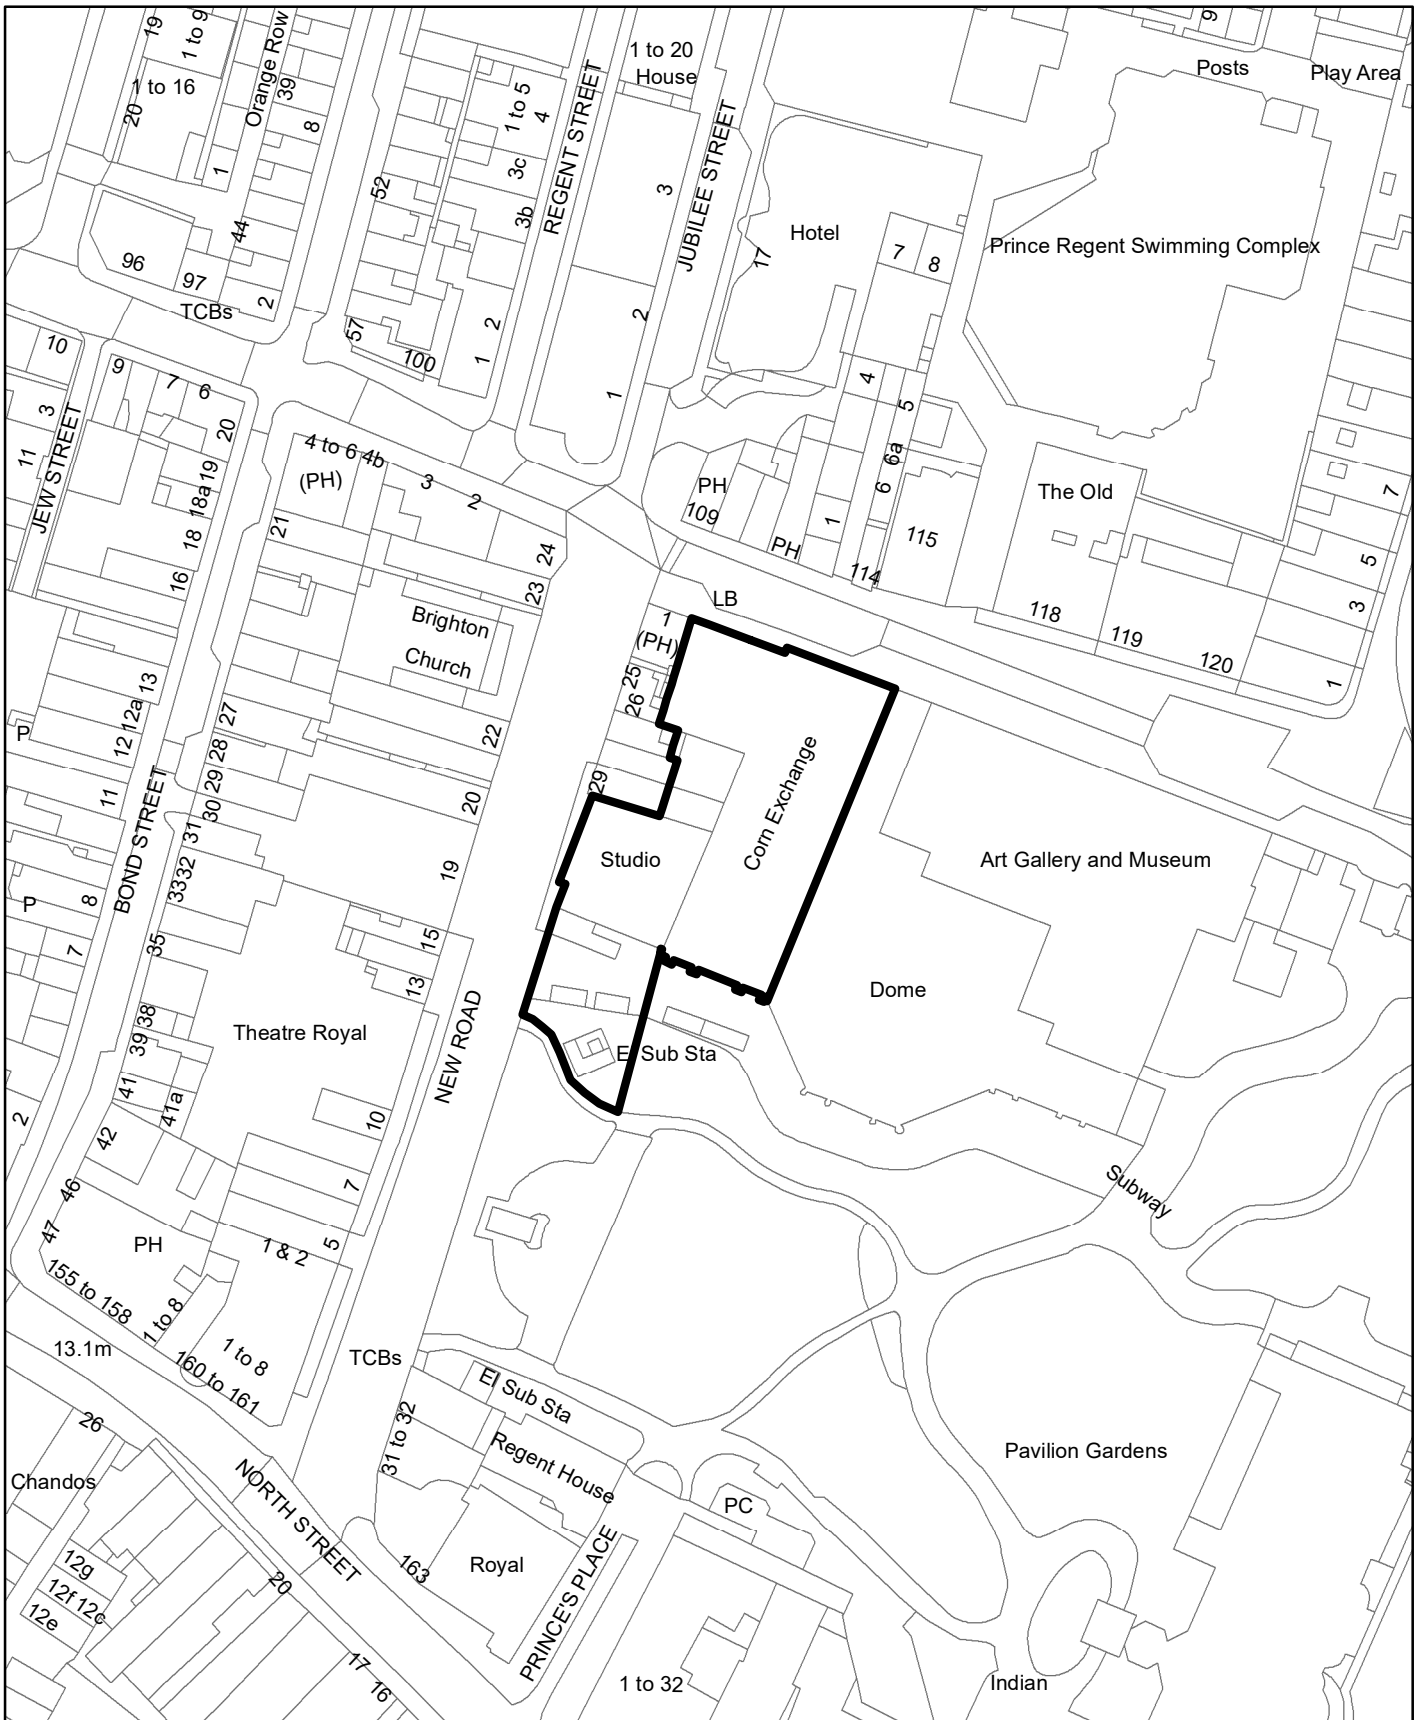

BH2020/03419 Pavilion Theatre, 29 New Road Brighton BN1 1UG

**Brighton & Hove
City Council**

Scale: 1:1,250